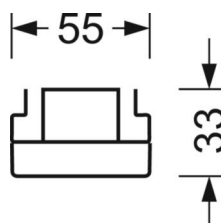

LIGHTING TECHNOLOGY

Placement	LED, Colour rendering/Light colour CRI ≥ 80 / 4000K
Colour tolerance (MacAdam)	3SDCM
Photobiological safety (Luminaire)	RG1
Nominal luminous flux	6074lm
LED service life	50000h L80/B10 (Tq 40°C)
Luminaire luminous efficiency	162lm/W
Beam angle	95° (C0) / 95° (C90)
UGR lat./long.	20.0 / 20.4

MECHANICS

Housing colour	traffic white RAL 9016
Dimensions (LxWxH/DxH)	1531mm x 55mm x 33mm
Weight (net)	1.9kg
Type of installation	Mounting rail system installation, Ceiling-mounted mounting rail installation, Ceiling-mounted mounting rail installation on T-system, Pendulum mounting rail assembly on chain, Pendulum mounting rail installation on steel cable

DEEP-LINK

<https://www.regiolux.de/en/article/18510206600>

Reference	LED 6000lm 840
ηLB	100 %
Φ ↓/↑	98 % / 2 %
UGR lat./long.	20.0 / 20.4

Dimensions

L	1531 mm	Length
B	55 mm	Width
H	33 mm	Height
