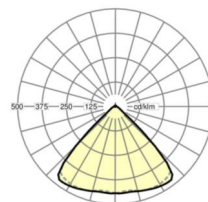

LIGHTING TECHNOLOGY

Placement	LED, Colour rendering/Light colour CRI ≥ 80 / 4000K
Colour tolerance (MacAdam)	3SDCM
Photobiological safety (Luminaire)	RG1
Nominal luminous flux	6074lm
LED service life	50000h L80/B10 (Tq 40°C)
Luminaire luminous efficiency	162lm/W
Beam angle	95° (C0) / 95° (C90)
UGR lat./long.	20.0 / 20.4

DEEP-LINK

<https://www.regiolux.de/en/article/18510206600>

Reference	LED 6000lm 840
ηLB	100 %
Φ ↓/↑	98 % / 2 %
UGR lat./long.	20.0 / 20.4

Dimensions

L	1531 mm	Length
B	55 mm	Width
H	33 mm	Height
