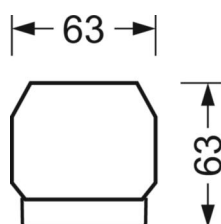

LIGHTING TECHNOLOGY

Placement	LED, Colour rendering/Light colour CRI ≥ 80 / 4000K
Colour tolerance (MacAdam)	3SDCM
Photobiological safety (Luminaire)	RG1
Nominal luminous flux	6074lm
LED service life	50000h L80/B10 (Tq 40°C)
Luminaire luminous efficiency	162lm/W
Beam angle	95° (C0) / 95° (C90)
UGR lat./long.	20.0 / 20.4

MECHANICS

Housing colour	traffic white RAL 9016
Dimensions (LxWxH/DxH)	1531mm x 55mm x 33mm
Weight (net)	1.9kg
Type of installation	Mounting rail system installation, Ceiling-mounted mounting rail installation, Ceiling-mounted mounting rail installation on T-system, Pendulum mounting rail assembly on chain, Pendulum mounting rail installation on steel cable

DEEP-LINK

<https://www.regiolux.de/en/article/18510206600>

Reference	LED 6000lm 840
ηLB	100 %
Φ ↓/↑	98 % / 2 %
UGR lat./long.	20.0 / 20.4

Dimensions

L	1531 mm	Length
B	55 mm	Width
H	33 mm	Height
